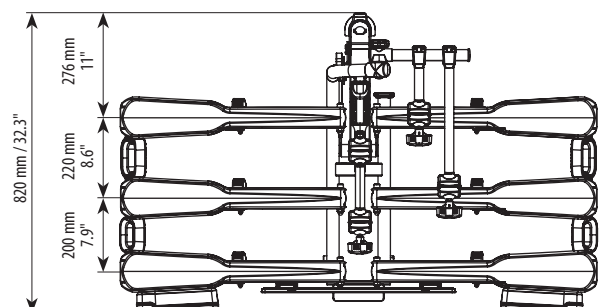

Solid and sturdy steel frame, capable of carrying up to 70 kg, also ideal for e-bikes. Wide wheel holders compatible with wheels of various sizes, including fat bikes.

TECHNICAL DETAILS

	Orbit 2 / Orbit 2 Led	Orbit 3 / Orbit 3 Led
Codice articolo Product code	Orbit 2: 000147500000 Orbit 2 Led: 000168300000	Orbit 3: 000147600000 Orbit 3 Led: 000168000000
Peso prodotto Product weight	14,4 kg 31.7 lb	18 kg 39.7 lb
Materiale Material	Acciaio Steel	Acciaio Steel
Portata massima Max Load	70kg 154lb	70kg 154lb
Antifurto portabici Anti-theft for the bike rack	✓	✓
Antifurto bici Anti-theft for the bike	Optional: Kit 000026400000 (1pcs) Kit 000119300000 (2pcs)	Optional: Kit 000026400000 (1pcs) Kit 000174900000 (3pcs)
Bici max Max bikes	x2	x3
Compatibilità E-bike E-bikes compatible	✓	✓
Compatibilità Fat bike Fat bikes compatible	✓	✓

Compatibilità bici / Bike compatibility

 Dimensione telaio Bike frame size	 min: 23 mm / 1" max: 75 mm / 3"
 Dimensione ruota Wheel size	 min: 30 x 50 mm / 1.2 x 2" max: 50 x 75 mm / 2 x 3"
 Larghezza ruota max Wheel width max	80 mm 3.1"
 Interasse max Max wheelbase	1310 mm 51.6"

Product logistics

Orbit 2 / Orbit 2 Led / Orbit 3 / Orbit 3 Led

Orbit 2 / Orbit 2 Led

Orbit 3 / Orbit 3 Led

MENABO

free time on the move