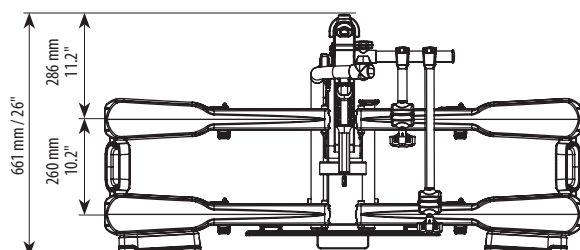

Compatibilità bici / Bike compatibility

 Dimensione telaio Bike frame size	 min: 23 mm / 1" max: 75 mm / 3"
 Dimensione ruota Wheel size	 min: 30 x 50 mm / 1.2 x 2" max: 50 x 75 mm / 2 x 3"
 Larghezza ruota max Wheel width max	80 mm 3.1"
 Interasse max Max wheelbase	1310 mm 51.6"

Product logistics

Orbit 2 / Orbit 2 Led / Orbit 3 / Orbit 3 Led

Orbit 2 / Orbit 2 Led

Orbit 3 / Orbit 3 Led

MENABO

free time on the move