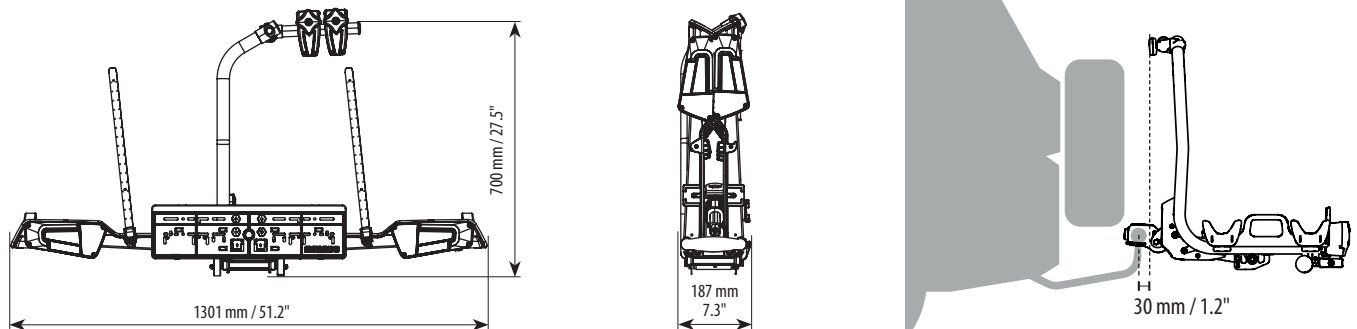

TECHNICAL DETAILS

	Orbit 2 / Orbit 2 Led	Orbit 3 / Orbit 3 Led
Codice articolo Product code	Orbit 2: 000147500000 Orbit 2 Led: 000168300000	Orbit 3: 000147600000 Orbit 3 Led: 000168000000
Peso prodotto Product weight	14,4 kg 31.7 lb	18 kg 39.7 lb
Materiale Material	Acciaio Steel	Acciaio Steel
Portata massima Max Load	70kg 154lb	70kg 154lb
Antifurto portabici Anti-theft for the bike rack	✓	✓
Antifurto bici Anti-theft for the bike	Optional: Kit 000026400000 (1pcs) Kit 000119300000 (2pcs)	Optional: Kit 000026400000 (1pcs) Kit 000174900000 (3pcs)
Bici max Max bikes	x2	x3
Compatibilità E-bike E-bikes compatible	✓	✓
Compatibilità Fat bike Fat bikes compatible	✓	✓

Compatibilità bici / Bike compatibility

Dimensione telaio Bike frame size	min: 23 mm / 1" max: 75 mm / 3"
Dimensione ruota Wheel size	min: 30 x 50 mm / 1.2 x 2" max: 50 x 75 mm / 2 x 3"
Larghezza ruota max Wheel width max	80 mm 3.1"
Interasse max Max wheelbase	1310 mm 51.6"

Product logistics

Orbit 2 / Orbit 2 Led / Orbit 3 / Orbit 3 Led