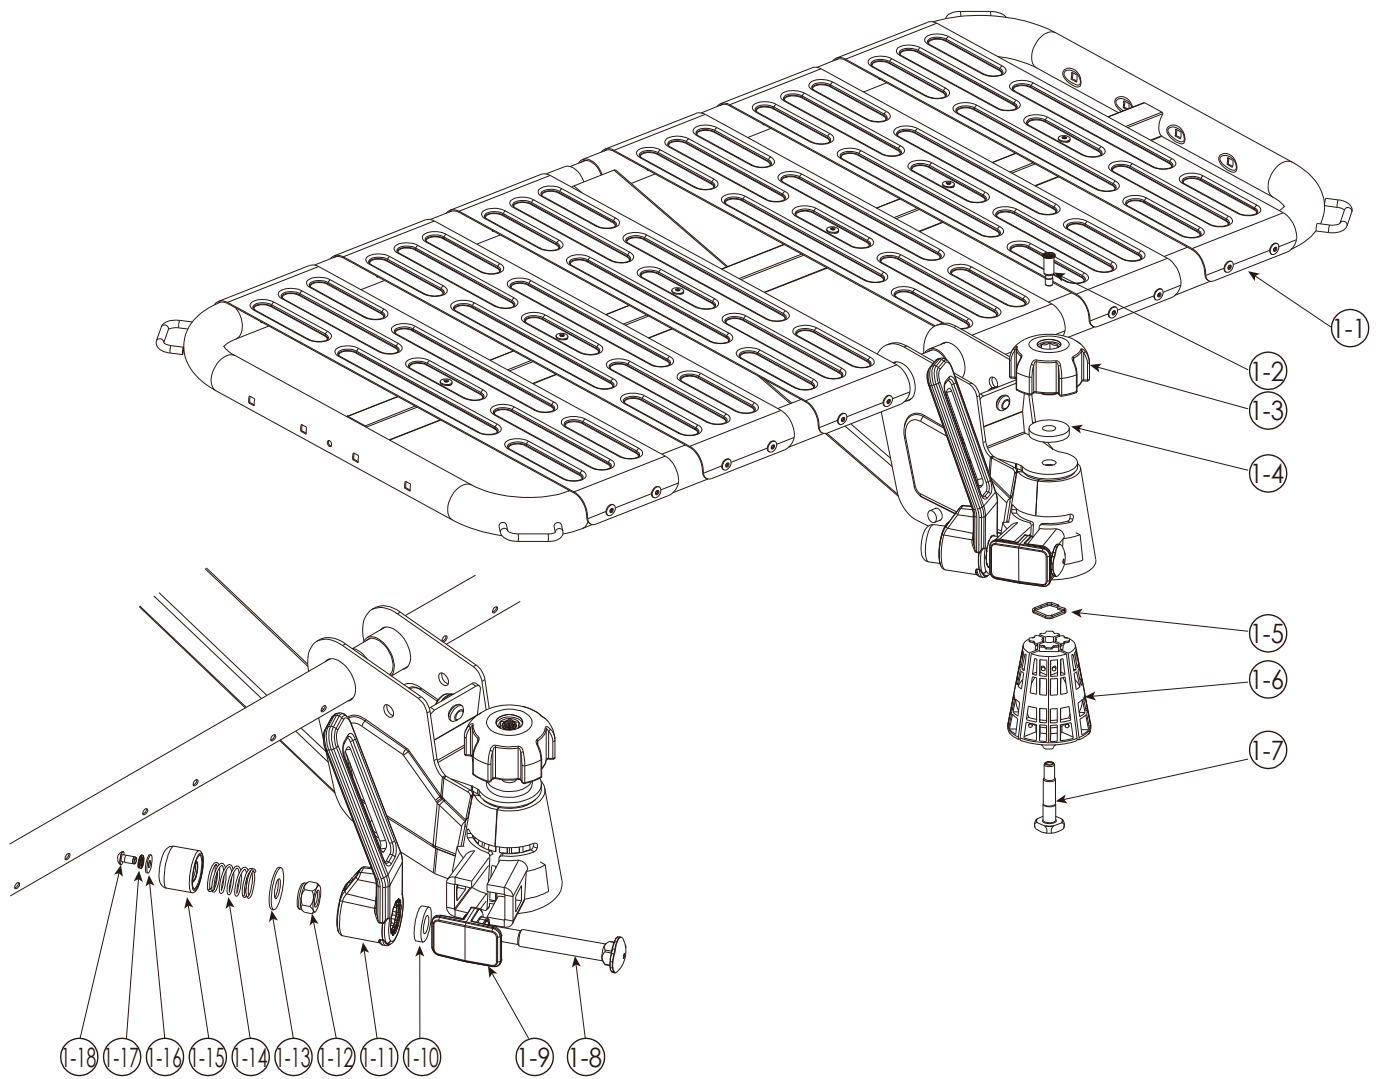

PART	DESCRIPTION	PART NUMBER	QTY.	PACK SIZE	PART	DESCRIPTION	PART NUMBER	QTY.	PACK SIZE
1	Platform assembly		1		21				
2	Anti-sway tube	3201-00355-04P	1		22				
3	Plastic ring	130-00652-16C	2		23				
4	End cap 1"	130-00651-01C	2		24				
5	Carriage bolt M6x72mm	140-0106-051-04D	4		25				
6	T-Knob	3509-00319-16C	5		26				
7	License plate holder clip	130-00632-01C	1		27				
8	Hex bolt M6x40mm	140-0306-038-04D	1		28				
9	License plate holder	3508-00455-01C	1		29				
10	Strap with buckle	3521-00261-01C	4		30				
11	Strap	3521-00262-01C	4		31				
12					32				
13					33				
14					34				
15					35				
16					36				
17					37				
18					38				
19					39				
20					40				

PART	DESCRIPTION	PART NUMBER	QTY.	PACK SIZE	PART	DESCRIPTION	PART NUMBER	QTY.	PACK SIZE
1-1	Platform		1						
1-2	Retainer	3509-00332-99C	1						
1-3	Konb M10	3503-00042-16C	1						
1-4	Washer $\varnothing 10.5 \times \varnothing 32$	142-1105-003-04D	1						
1-5	Square spring	145-00055-13D	1						
1-6	Conical clamps	118-00146-00	4						
1-7	Square head bolt M10x50mm	140-0510-002-04D	1						
1-8	Carriage bolt M12x105mm	140-0112-008-04D	1						
1-9	Conic protector	130-00609-01C	1						
1-10	Washer $\varnothing 13 \times \varnothing 25$	142-1130-005-04D	1						
1-11	Intergrated spanner	3209-00369-16C	1						
1-12	Nylock nut M12	141-0112-003-04D	1						
1-13	Washer $\varnothing 14.2 \times \varnothing 30$	142-1141-001-04D	1						
1-14	Spring	145-00034-13D	1						
1-15	Bushing	130-00728-01C	1						
1-16	Washer $\varnothing 5.3 \times \varnothing 12.8$	142-1053-001-04D	1						
1-17	Spring washer M5	142-2005-001-04D	1						
1-18	Button head screw M5x10mm	140-1105-004-04D	1						
1-19									
1-20									